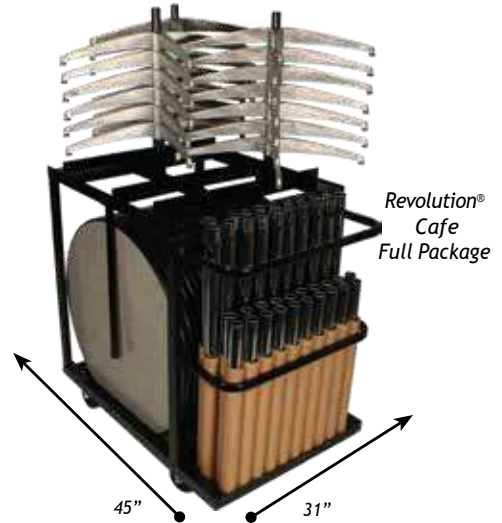

# REVOLUTION®

CAFE / RECEPTION / COCKTAIL TABLES

Revolution® lightweight panel technology makes set-up so much easier than traditional cafe tables. You will be truly amazed at how compact the Revolution® Cafe Package is!

# 20 TABLES STORE IN 10 SQUARE FEET!

These cafe tables will revolutionize the way you look at storage and transport! Imagine, a single person being able to easily move 20 cocktail/ cafe tables on a single cart through a standard doorway or even inside a passenger elevator! With Revolution® Cafe tables you can do just that.

## FEATURES

- Patented lightweight composite table top core
- Formica®, Wilsonart® or Custom Logo laminate options available
- Self-healing, polyurethane MAXX Edge® finish
- Table top & column have an Internal Connector (IC) design that locks securely into place
- Tops store flat & compact without scratching or abrading