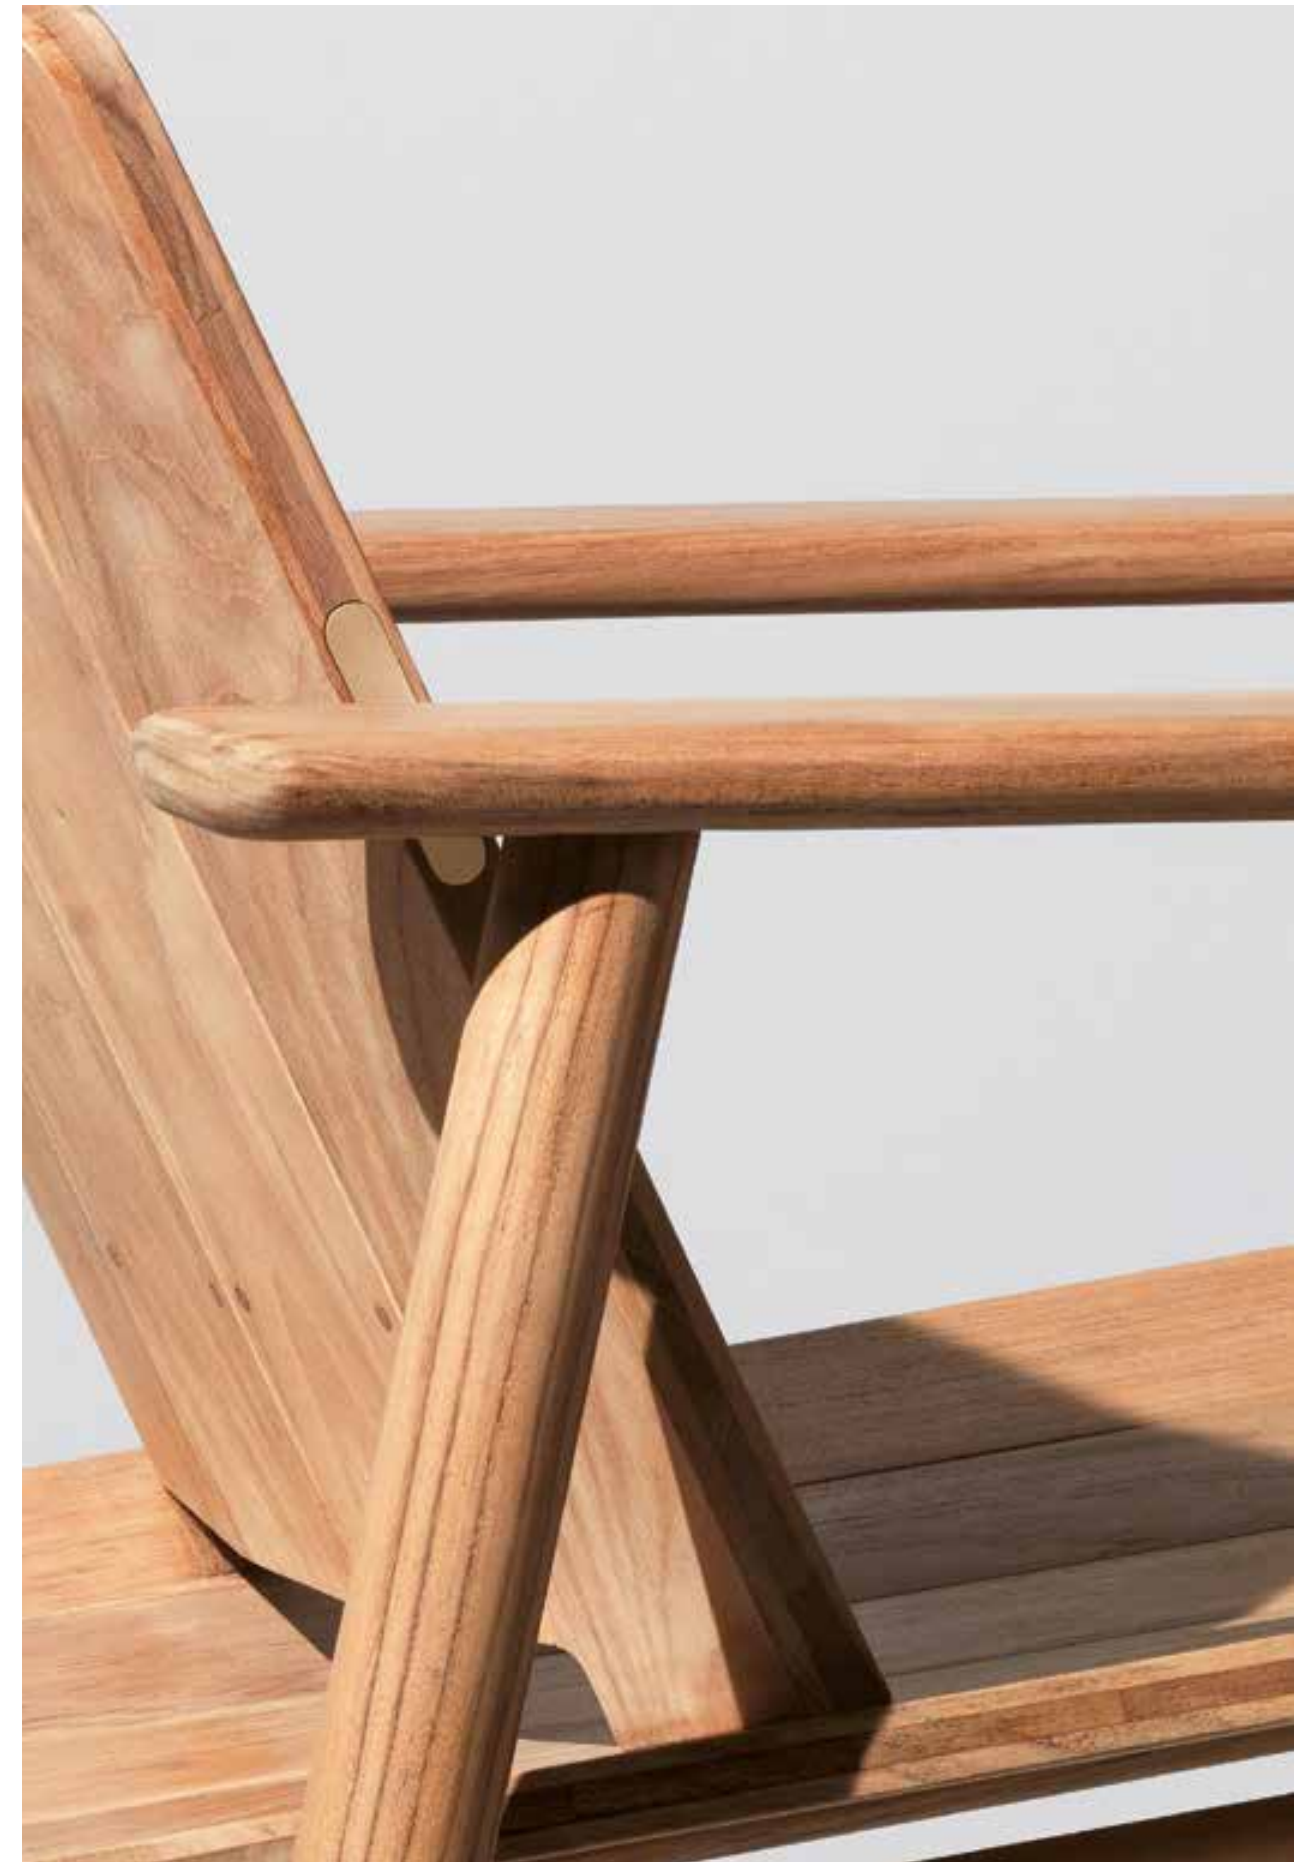

208 81,8"1

178 30,7"1

68,1 26,8"
57 22,4"
30,8 12,1"